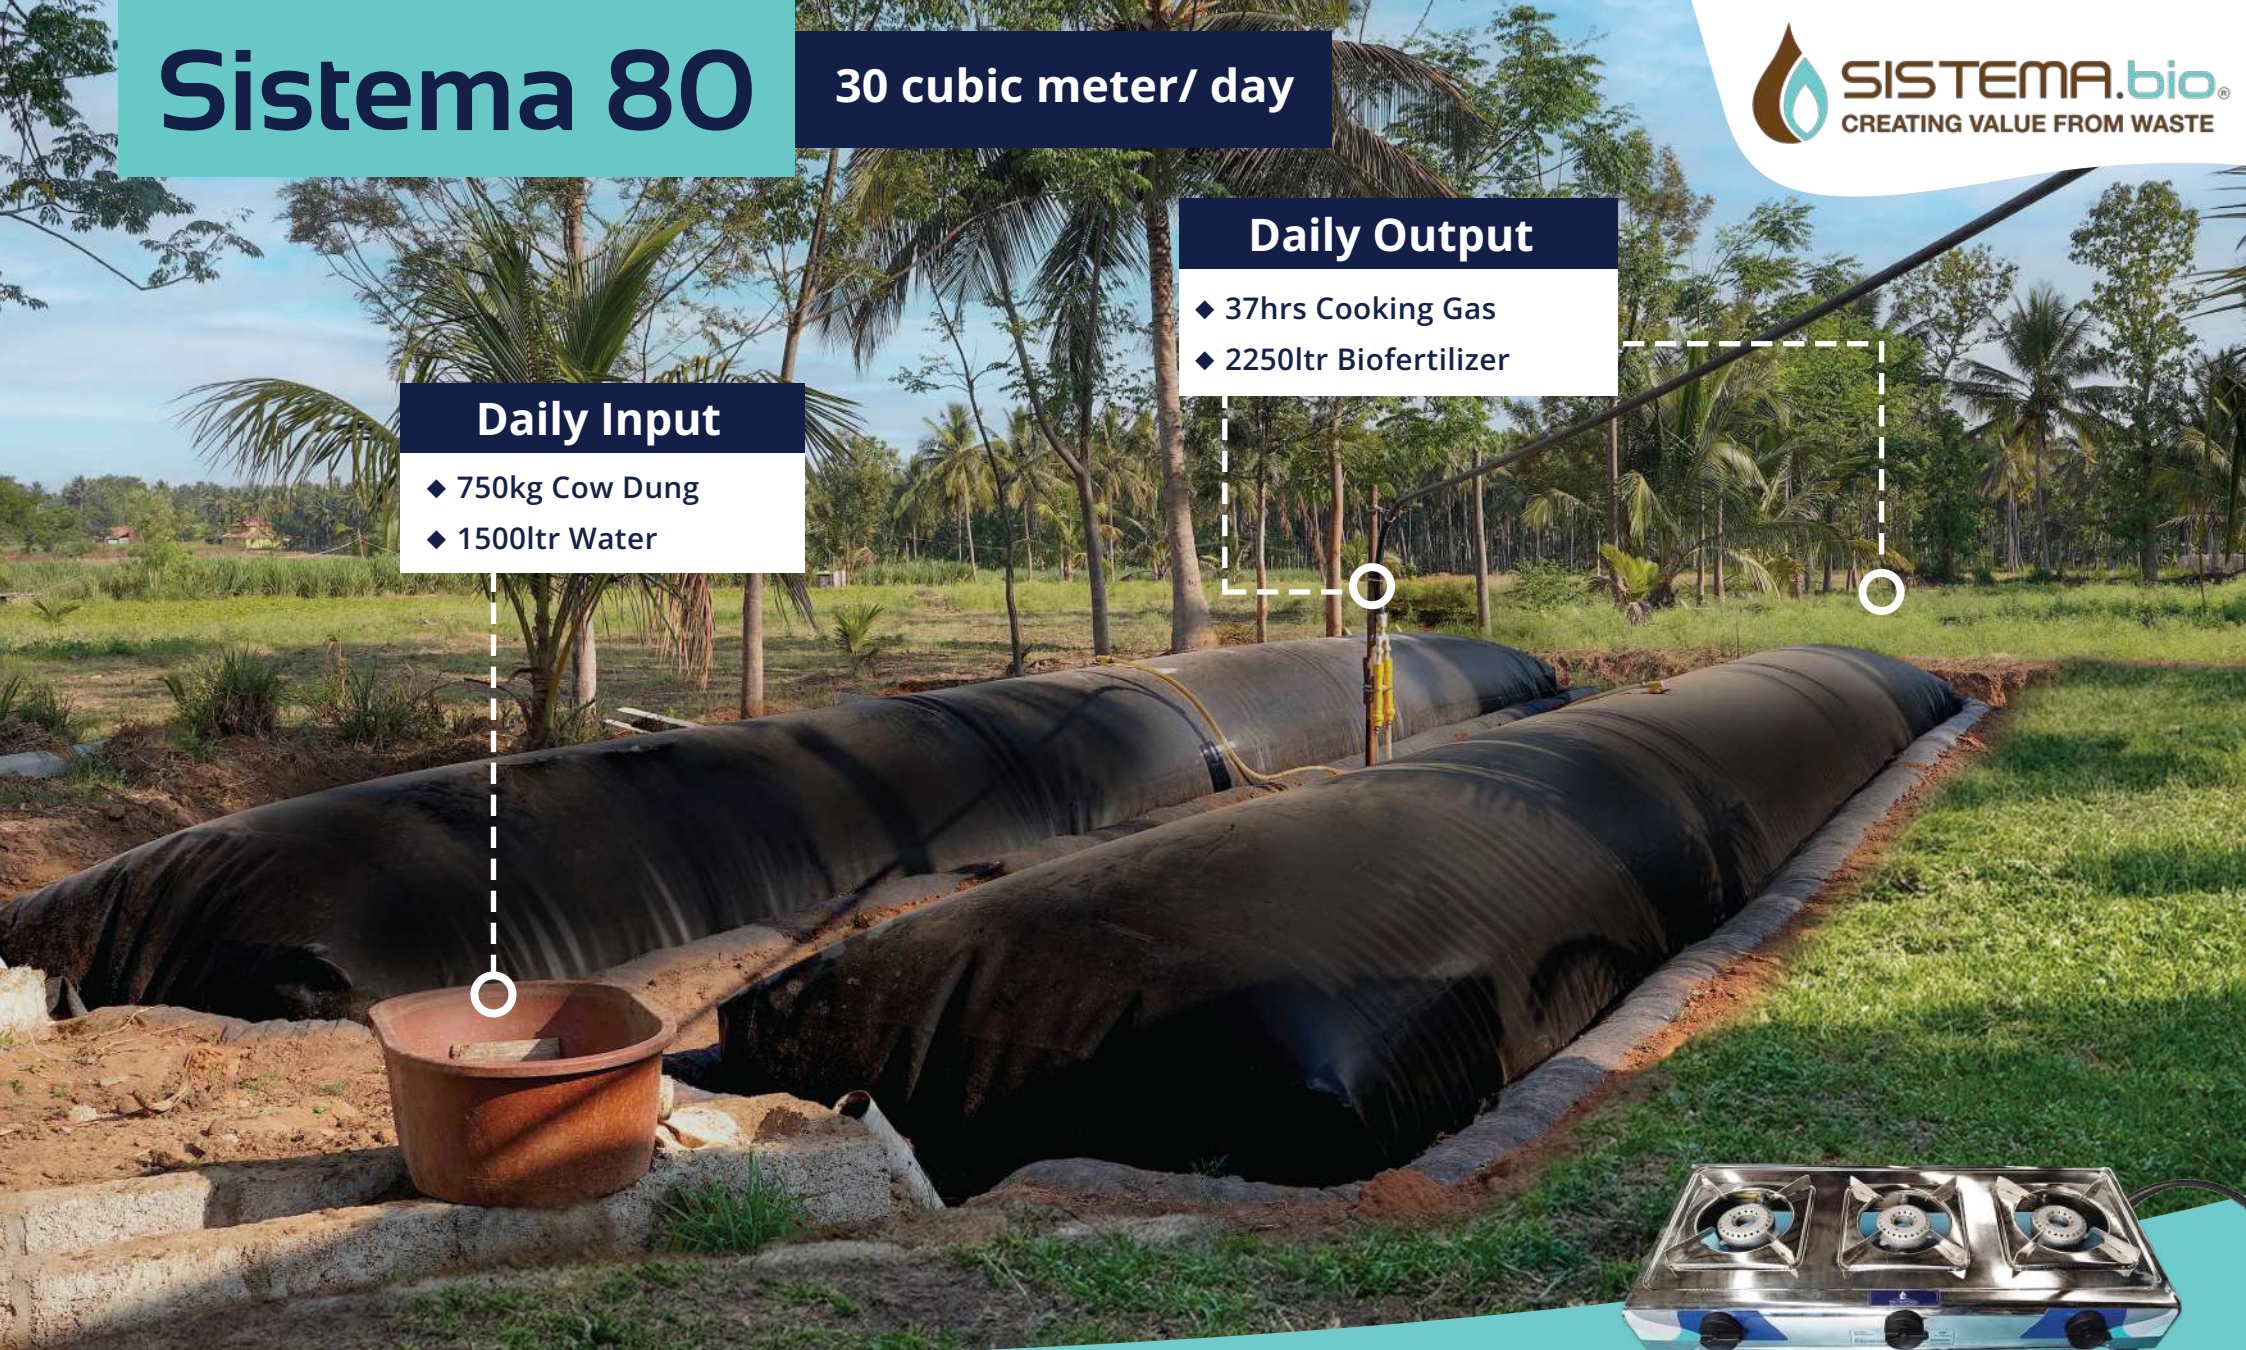

Daily Output

- 37hrs Cooking Gas
- 2250ltr Biofertilizer

Suitable for

15+ Family Members | 60 - 65 Cows | Equivalent to 23 LPG Cylinder/month

Kit contains

3+1 Burner Biogas Cookstove | USB Biogas Lighter | H₂S Filter | Manure Mixer